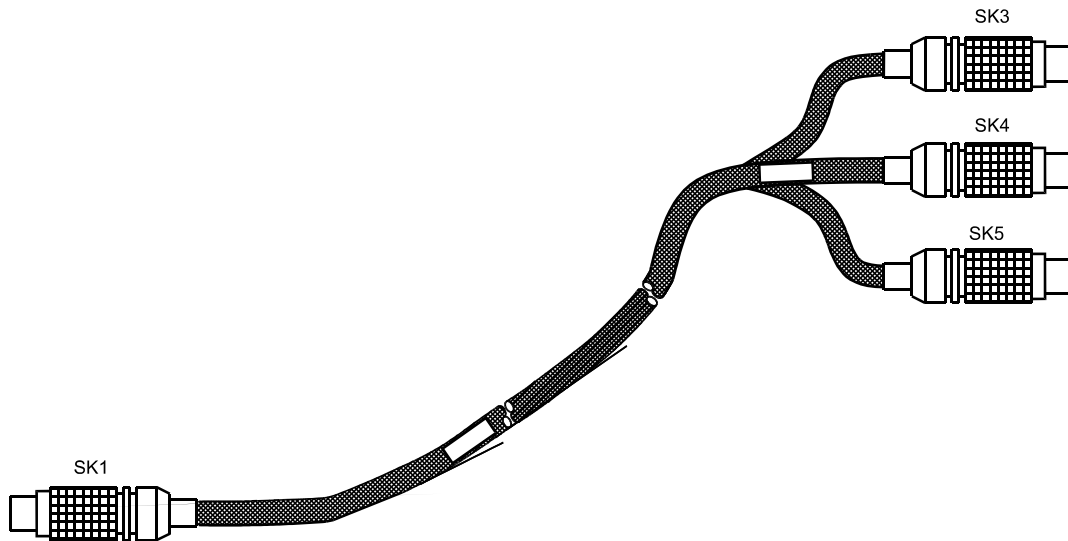

### 3. Communications Cable Type TC-302-0X

This type of Communications Cable is shown in Figure 2 below.

**Figure 2 Communications Cable Type TC-302-0X**

This type of Trusted Communications Cable is designed to connect a specified position on a Trusted Expander Interface Adapter Unit T8312 to a Trusted Fibre TX/RX Unit T8314.

The Expander Interface Adapter end of the cable (SKT1) is fitted with a 12-way LEMO plug. The Fibre TX/RX end is fitted with three 4-way LEMO plugs.

The cable assembly consists of either:

- Cat 5, individually screened with LSZH sheath (TC-302-02), or
- Cat 5, screened UL Certified sheath (TC-302-03).

The ends of the sheathing are covered in heatshrink at both ends (LEMO plug) and heated to help prevent fraying.